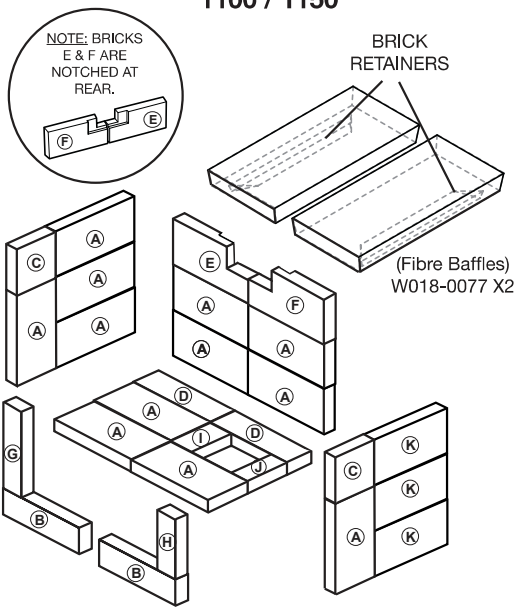

1100/1150, 1400/1450 & 1900 (All Firebricks are 1 1/4" (32mm) Thick)

FIREBRICK DIMENSIONS	PART #			FIREBRICK DIMENSIONS	PART #		
	1100/1150	1400/1450	1900		1100/1150	1400/1450	1900
A 4 1/2" x 9" (114mm x 229mm)	W090-0001 X15	W090-0001 X21	W090-0015 X23	G 2 1/4" x 9" (57mm x 229mm)	W090-0018 X1	W090-0018 X1	W090-0018 X1
B 3" x 9" (Molded) (6mm x 229mm)	W090-0002 X2	W090-0002 X2	W090-0002 X2	H 2 1/4" x 6 1/8" (64mm x 121mm)	W090-0019 X1	W090-0019 X1	W090-0019 X1
C 4 1/2" x 4 1/2" (114mm x 144mm)	W090-0003 X2	N/A	W090-0003 X2	I 2 1/2" x 4 1/2" (64mm x 114mm)	W090-0016 X1	W090-0016 X1	W090-0016 X1
D 3" x 9" (76mm x 229mm)	W090-0166 X2	W090-0166 X2	W090-0166 X4	J 1 1/2" x 4 1/2" (38mm x 114mm)	W090-0017 X1	W090-0017 X1	W090-0017 X1
E 4 1/2" x 9" (Notched) (114mm x 229mm)	W090-0207 X1	W090-0207 X1	W090-0207 X1	K 4 1/2" x 8 1/4" (114mm x 216mm)	W090-0184 X3	W090-0184 X3	N/A
F 4 1/2" x 9" (Notched) (114mm x 229mm)	W090-0208 X1	W090-0208 X1	W090-0208 X1				

1100 / 1150

1400 / 1450

1900